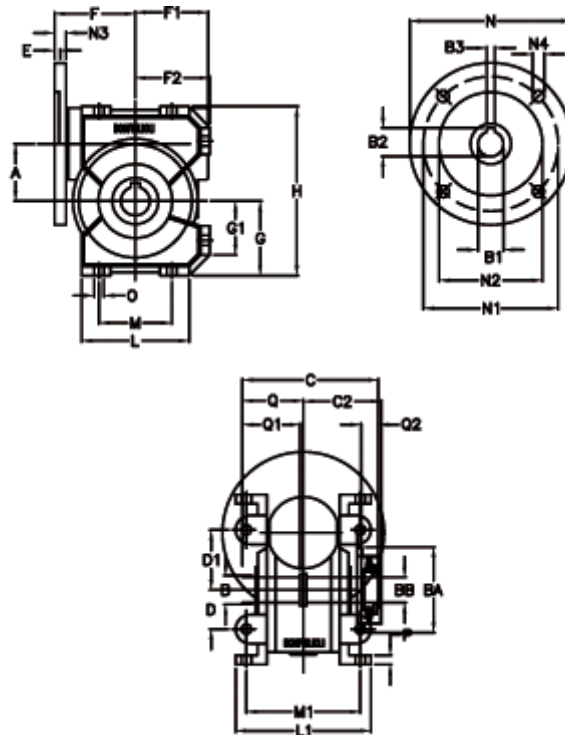

Article number: 390204902402336
 Description: Worm Gear with Torque Limiter
 VF 49-L2-U-24 P63B14

Measures

a = 49.5	C2 = 63.5	g = 64.5	N = 90	Q1 = 41
B = 25	D = 34	G1 = 46.5	N1 = 75	Q2 = 15
B1 E7 = 11	D1 = 52	H = 146.5	N2 = 60	
B2 = 12.8	Description = VF 49U-xx-63B14	H1 = 110.5	N3 = 7.0	
B3 H9 = 4	E = 3.0	L = 93	N4 = 6.0	
BA = 63	F = 70	L1 = 117	O = 8.5	
BB H7 = 14	F1 = 63	m = 63	P = 8	
C = 105	F2 = 64.5	M1 = 98.5	Q = 51.0	